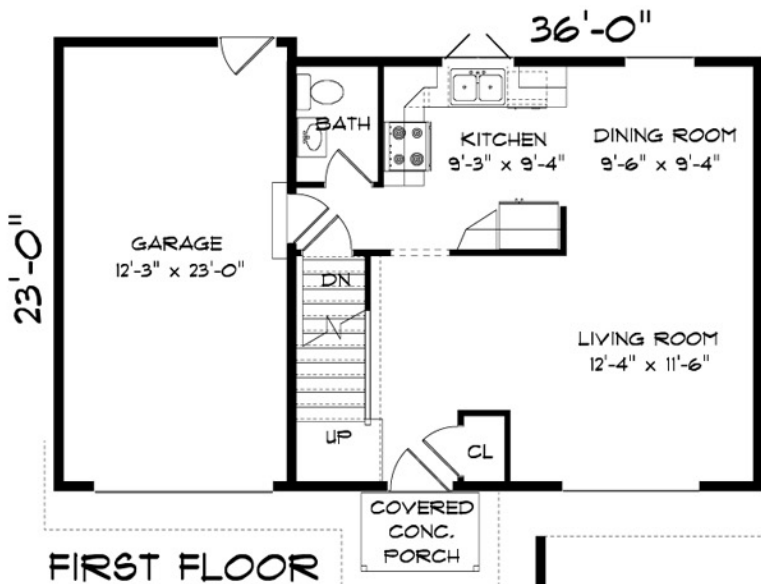

## Vernon

1178 sq. ft.

2 Bedrooms

1.5 Baths

## SECOND FLOOR

646 SQUARE FEET