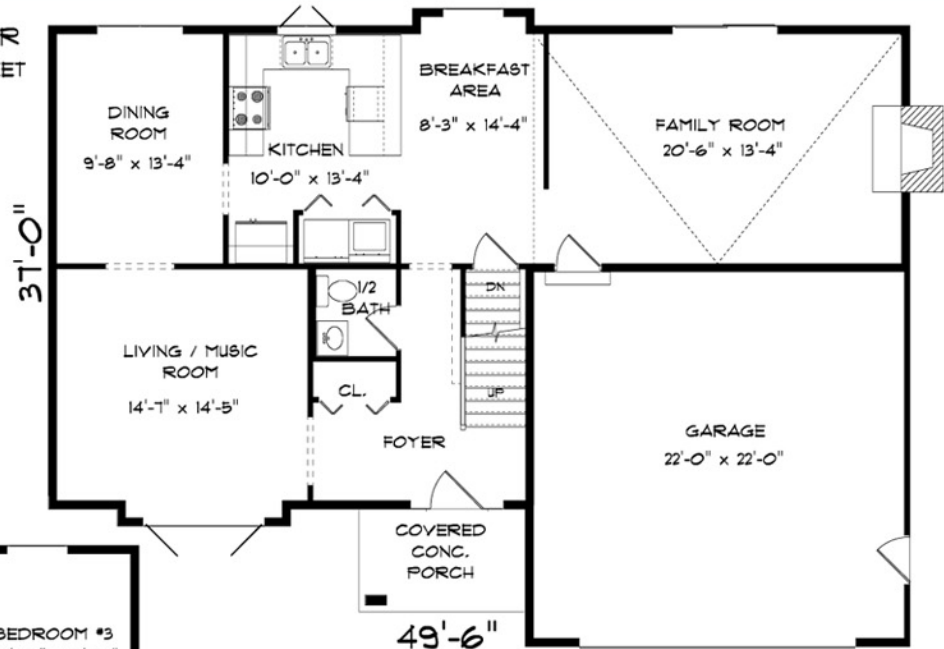

Wood Haven

1898 sq. ft.

3 Bedrooms

2.5 Baths

FIRST FLOOR
1131 SQUARE FEET

SECOND FLOOR
767 SQUARE FEET