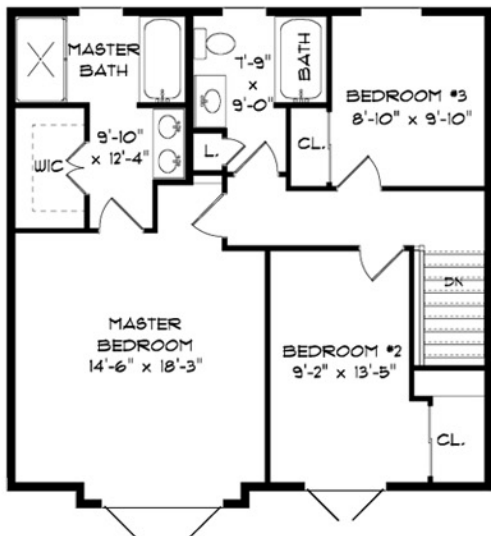

Wood Haven

1898 sq. ft.

3 Bedrooms

2.5 Baths

FIRST FLOOR
1131 SQUARE FEET

SECOND FLOOR
767 SQUARE FEET