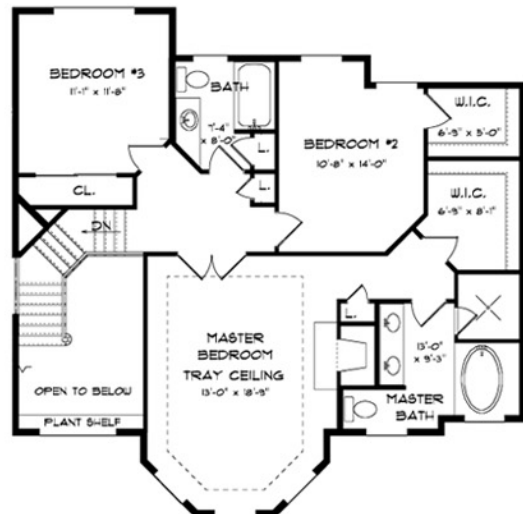

Hughston's Hideaway

2385 sq. ft.

3 Bedrooms

2.5 Baths

1st FLOOR PLAN
1401 SQUARE FEET

2nd FLOOR PLAN
984 SQUARE FEET