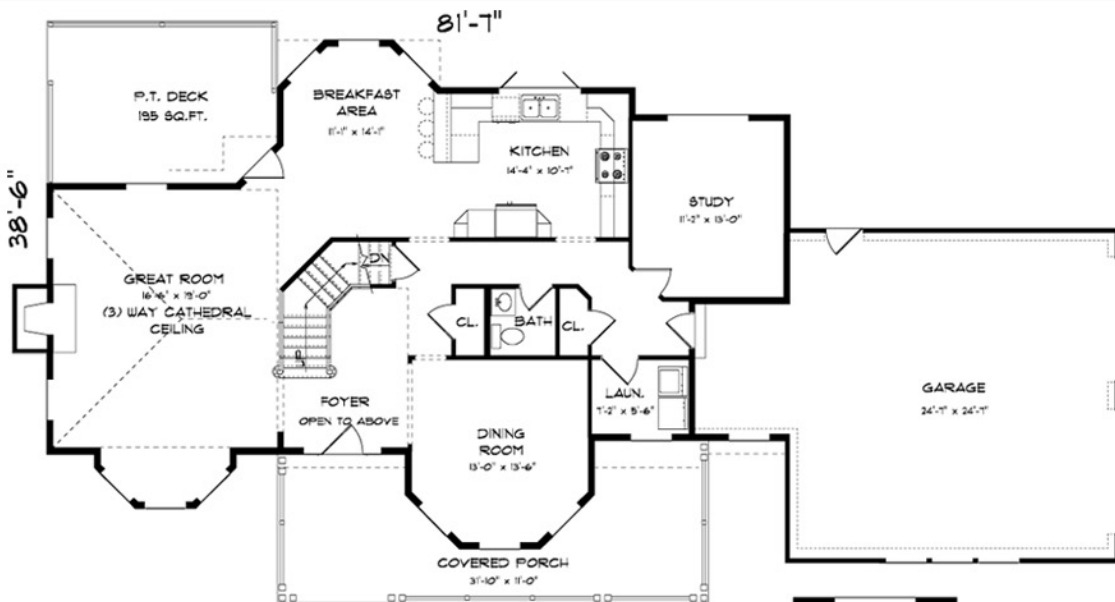

Hughston's Hideaway

2385 sq. ft.

3 Bedrooms

2.5 Baths

1st FLOOR PLAN
1401 SQUARE FEET

2nd FLOOR PLAN
984 SQUARE FEET