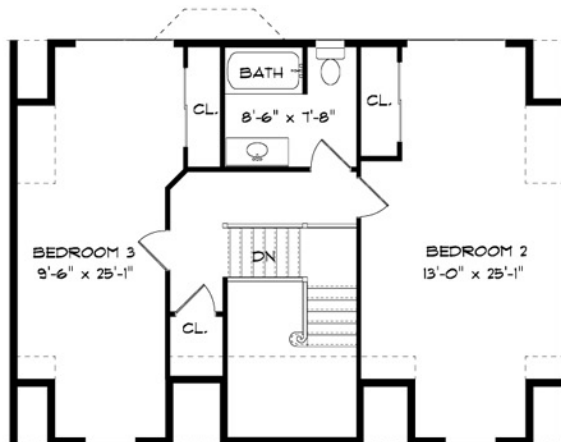

Neilson's Nest

2058 sq. ft.

3 Bedrooms

2.5 Baths

FIRST FLOOR

1313 SQUARE FEET

36'-0" x 8'-0"
CONCRETE COVERED PORCH

SECOND FLOOR

745 SQUARE FEET