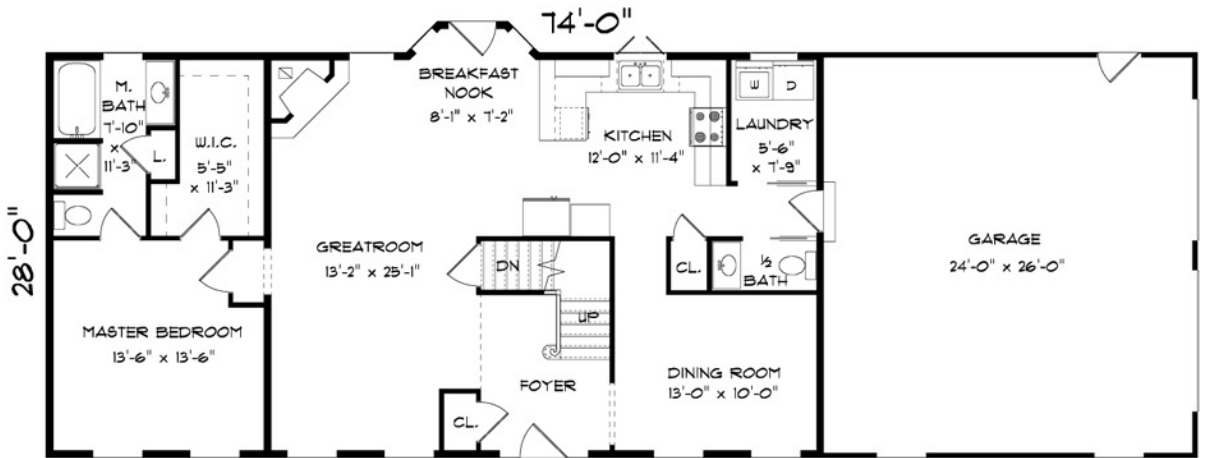

Neilson's Nest

2058 sq. ft.

3 Bedrooms

2.5 Baths

FIRST FLOOR

1313 SQUARE FEET

36'-0" x 8'-0"
CONCRETE COVERED PORCH

SECOND FLOOR

745 SQUARE FEET